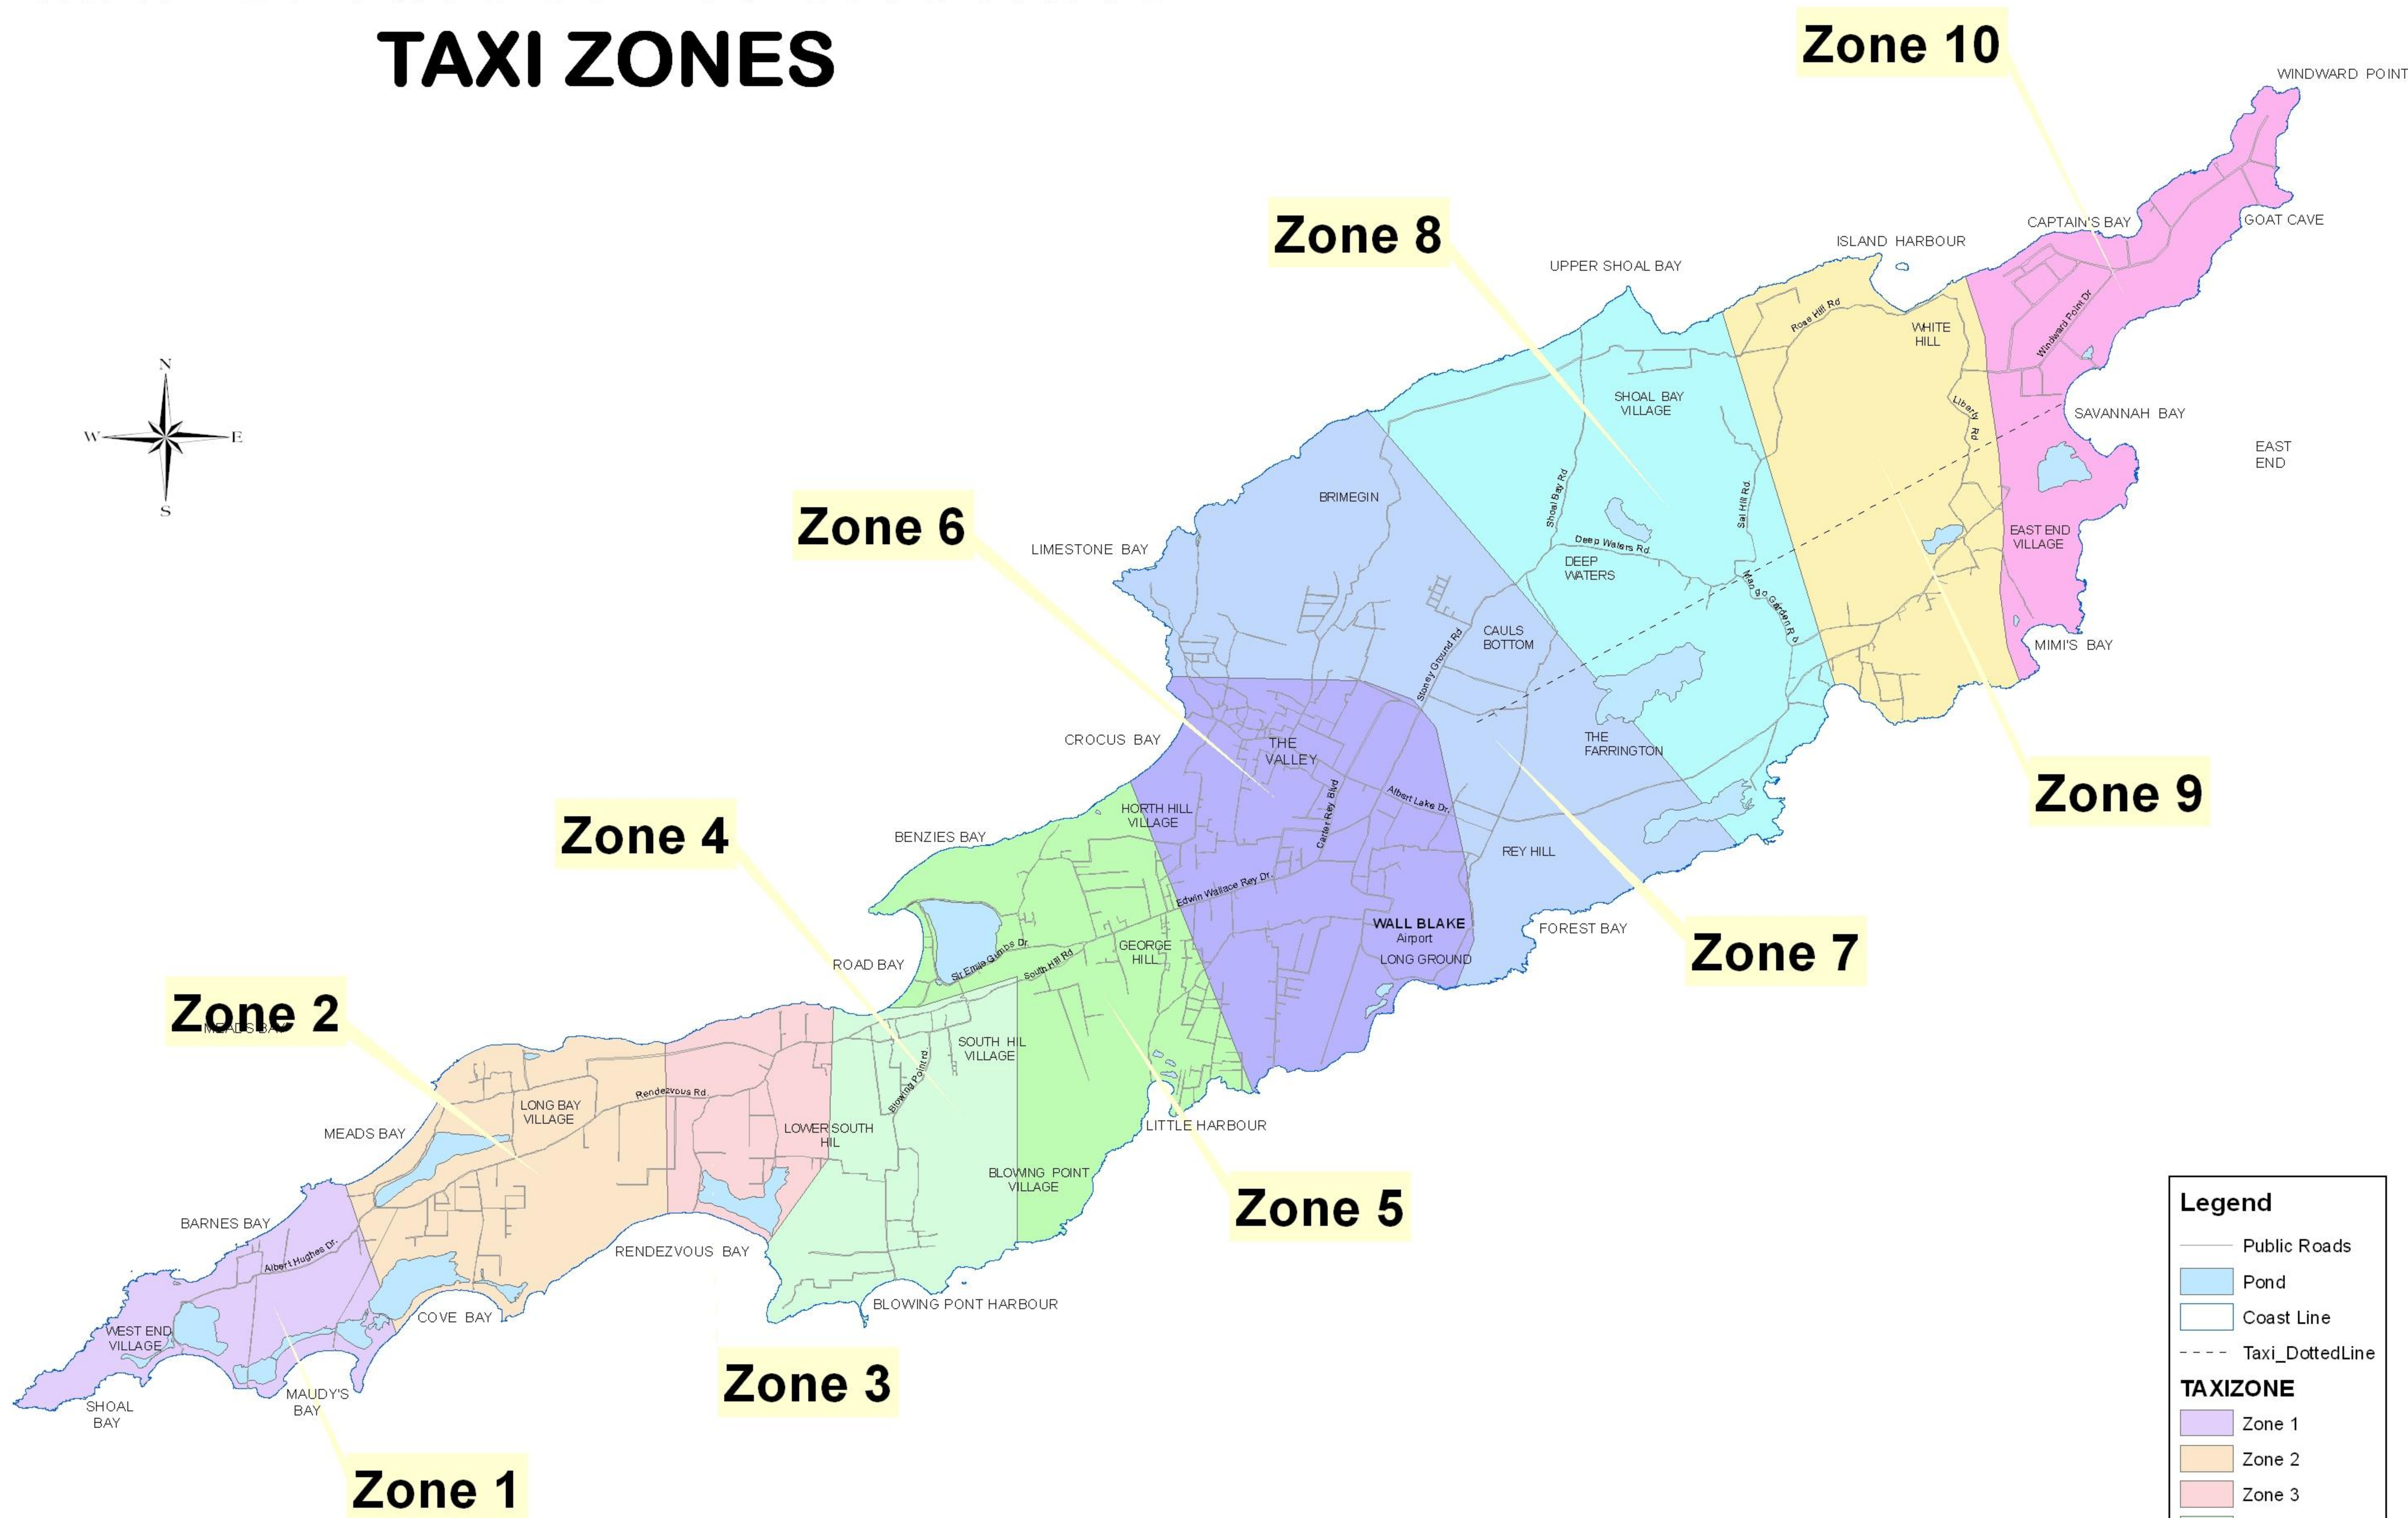

MAP OF ANGUILLA SHOWING TAXI ZONES

Government of Anguilla
 Department of Physical Planning
 November 16, 2005

Legend

- Public Roads
- Pond
- Coast Line
- Taxi_DottedLine

TAXIZONE

- Zone 1
- Zone 2
- Zone 3
- Zone 4
- Zone 5
- Zone 6
- Zone 7
- Zone 8
- Zone 9
- Zone 10